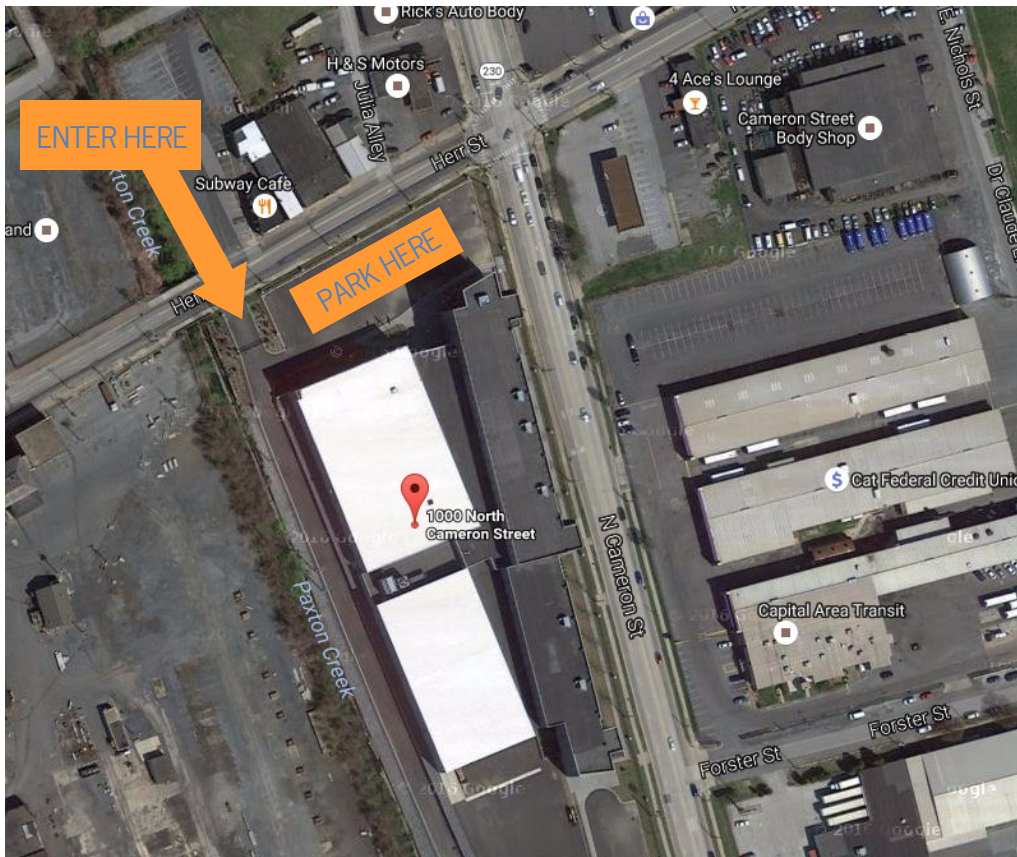

ADDRESS: 1000 N. Cameron Street, Harrisburg, PA 17103 (At the intersection of N. Cameron St. & Herr St.)

PARKING: Enter in at the gate on Herr Street, across from the Subway Cafe. There is parking in front of the building.

ENTRANCE: Enter into the building through the double doors in the middle "wedge" section. You can either take the stairs or the elevator to the 2nd Floor.